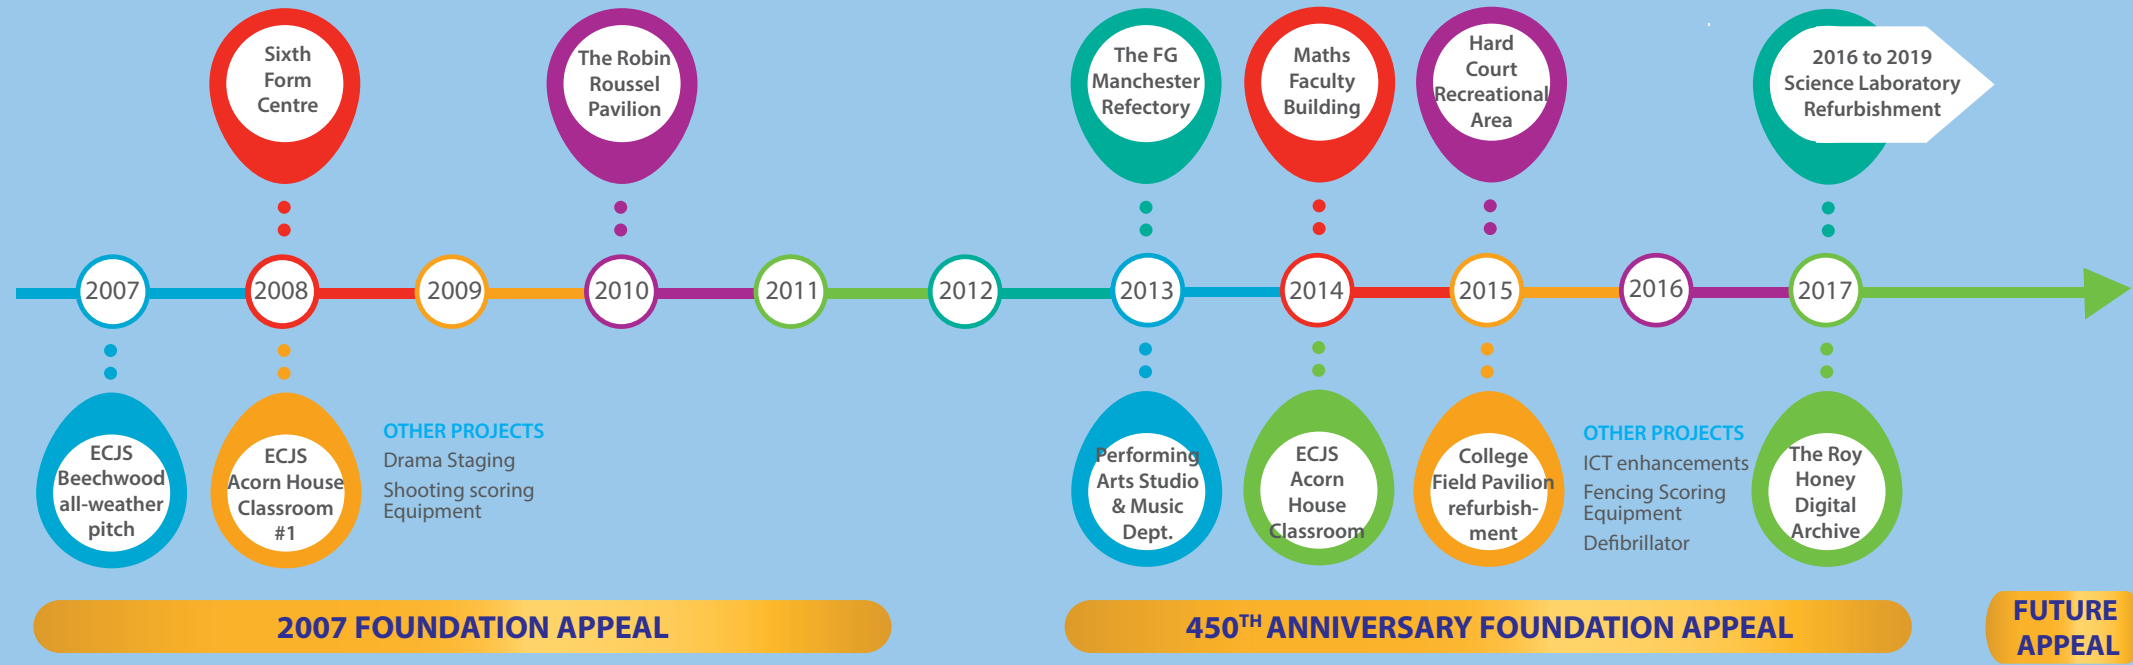

ELIZABETH COLLEGE FOUNDATION

TEN YEARS OF THE FOUNDATION IMPACT REPORT

THANK YOU FOR YOUR SUPPORT WHICH HAS ENABLED THESE SIGNIFICANT IMPROVEMENTS

87 Mathematics A levels have been passed since moving into the new faculty buildings in September 2014

648 science lessons have been taught in the new Physics labs since September 2016

ECJS Beechwood all weather pitch has been used for 355 playtimes since September 2007

153 ECJS pupils have enjoyed the two new Reception Classrooms since September 2013

669 Elizabeth College Sixth Formers, plus many Ladies' College students have benefitted from the Sixth Form Centre opened January 2008

The FG Manchester Refectory has served over 152 thousand meals since April 2013

The College Field Pavilion has hosted 101 cricket and football matches since the 2015 refurbishment

More than 1000 audience members have enjoyed performances in the Performing Arts Studio since Summer 2013