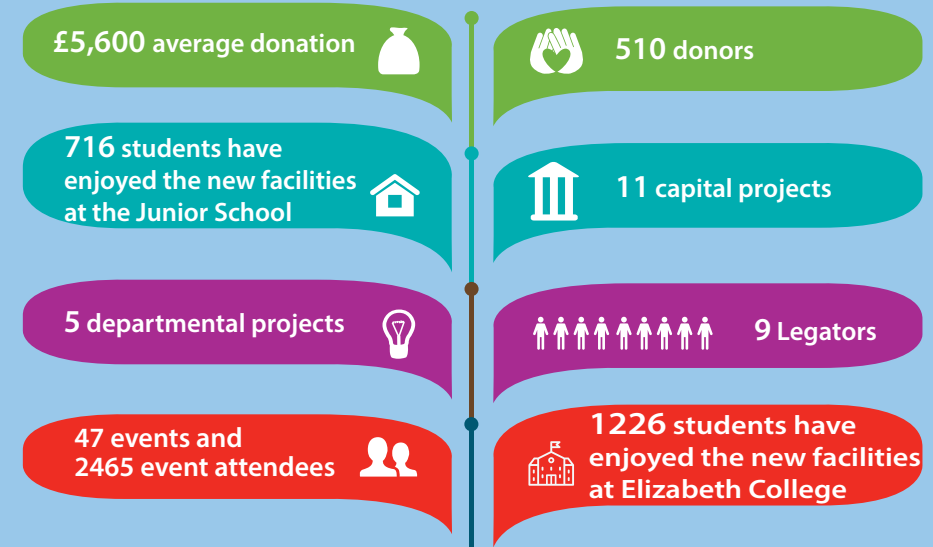

ELIZABETH COLLEGE FOUNDATION

TEN YEARS OF THE FOUNDATION IMPACT REPORT

THANK YOU FOR YOUR SUPPORT WHICH HAS ENABLED THESE SIGNIFICANT IMPROVEMENTS

87 Mathematics A levels have been passed since moving into the new faculty buildings in September 2014

648 science lessons have been taught in the new Physics labs since September 2016

ECJS Beechwood all weather pitch has been used for 355 playtimes since September 2007

153 ECJS pupils have enjoyed the two new Reception Classrooms since September 2013

669 Elizabeth College Sixth Formers, plus many Ladies' College students have benefitted from the Sixth Form Centre opened January 2008

The FG Manchester Refectory has served over 152 thousand meals since April 2013

The College Field Pavilion has hosted 101 cricket and football matches since the 2015 refurbishment

More than 1000 audience members have enjoyed performances in the Performing Arts Studio since Summer 2013