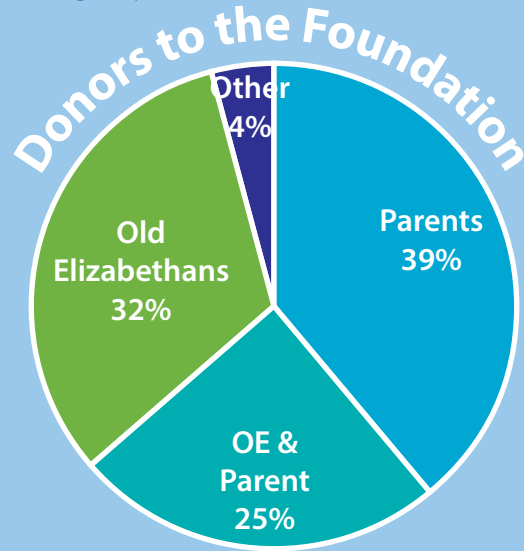

ELIZABETH COLLEGE FOUNDATION

TEN YEARS OF THE FOUNDATION IMPACT REPORT

THANK YOU FOR YOUR SUPPORT WHICH HAS ENABLED THESE SIGNIFICANT IMPROVEMENTS

87 Mathematics A levels have been passed since moving into the new faculty buildings in September 2014

648 science lessons have been taught in the new Physics labs since September 2016

ECJS Beechwood all weather pitch has been used for 355 playtimes since September 2007

153 ECJS pupils have enjoyed the two new Reception Classrooms since September 2013